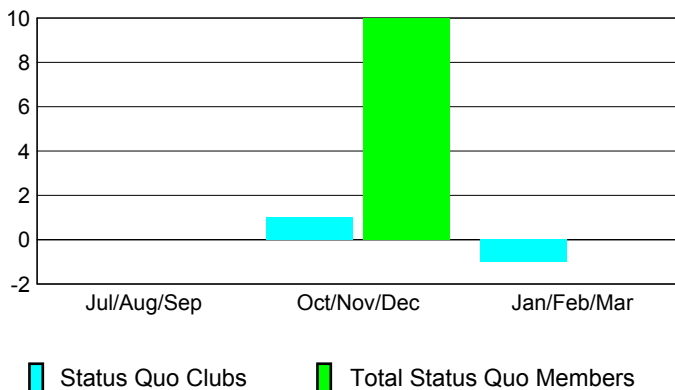

Club Results 2008-2009

Goal, New, Dropped, Gain/Loss

Comparison of Club Gain/Loss

Current Year Compared to the Previous Year

YTD Status Quo Clubs 2008-2009

Status Quo Clubs Compared to Status Quo Members

MEMBERSHIP

Membership Results 2008-2009

Membership 2007-2008

Month	Net Memb Goal	Actual New Memb	Actual Dropped Memb	Gain/Loss of Memb	Gain/Loss of Memb
Jul/Aug/Sep	10	38	-40	-2	-8
Oct/Nov/Dec	15	27	-12	15	-25
Jan/Feb/Mar	15	34	-23	11	2
Totals	40	99	-75	24	-31