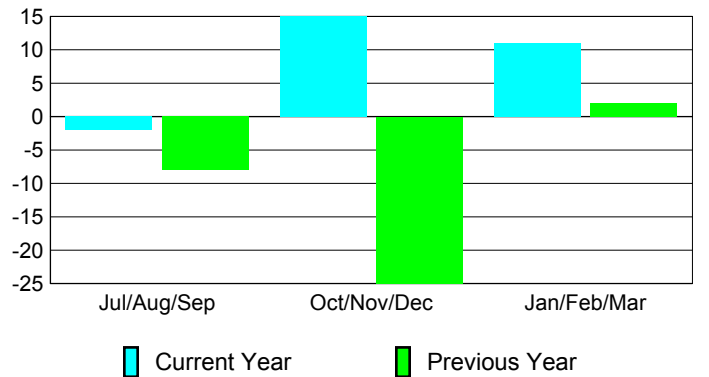

Membership Results 2008-2009

Membership 2007-2008

Month	Net Memb Goal	Actual New Memb	Actual Dropped Memb	Gain/Loss of Memb	Gain/Loss of Memb
Jul/Aug/Sep	10	38	-40	-2	-8
Oct/Nov/Dec	15	27	-12	15	-25
Jan/Feb/Mar	15	34	-23	11	2
Totals	40	99	-75	24	-31

Membership Results 2008-2009

Goal, New, Dropped, Gain/Loss

Comparison of Membership Gain/Loss

Current Year Compared to the Previous Year

Gender Comparison 2008-2009