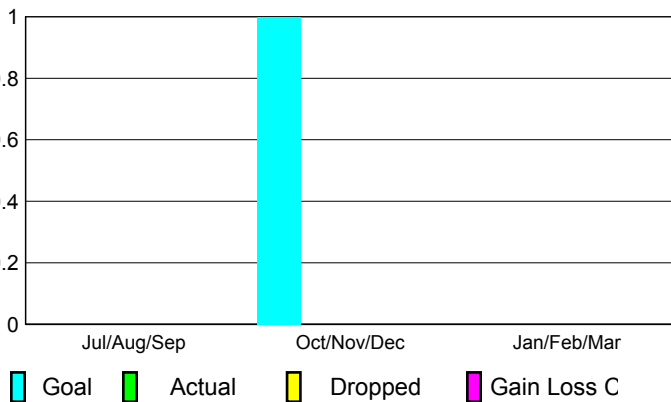

2008-2009 GMT Quarterly Report for District (or Undistricted) District 105 C

GMT: HOWARD PATRICK LEE

Location: ENGLAND

GMT CA: 4

CLUBS

Club Results 2008-2009

Clubs 2007-2008

Month	New Club Goal	Actual New Clubs	Actual Dropped Clubs	Gain/Loss of Clubs	Gain/Loss of Clubs
Jul/Aug/Sep	0	0	0	0	0
Oct/Nov/Dec	1	0	0	0	0
Jan/Feb/Mar	0	0	0	0	0
Totals	1	0	0	0	0

Club Results 2008-2009

Goal, New, Dropped, Gain/Loss

Comparison of Club Gain/Loss

Current Year Compared to the Previous Year

YTD Status Quo Clubs 2008-2009

Status Quo Clubs Compared to Status Quo Members

MEMBERSHIP