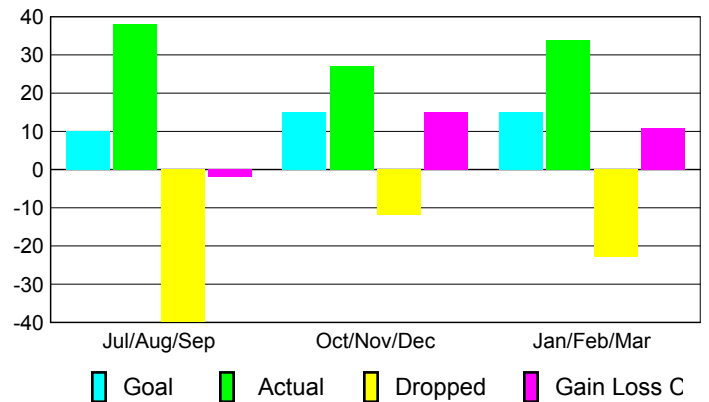

Membership Results 2008-2009

Goal, New, Dropped, Gain/Loss